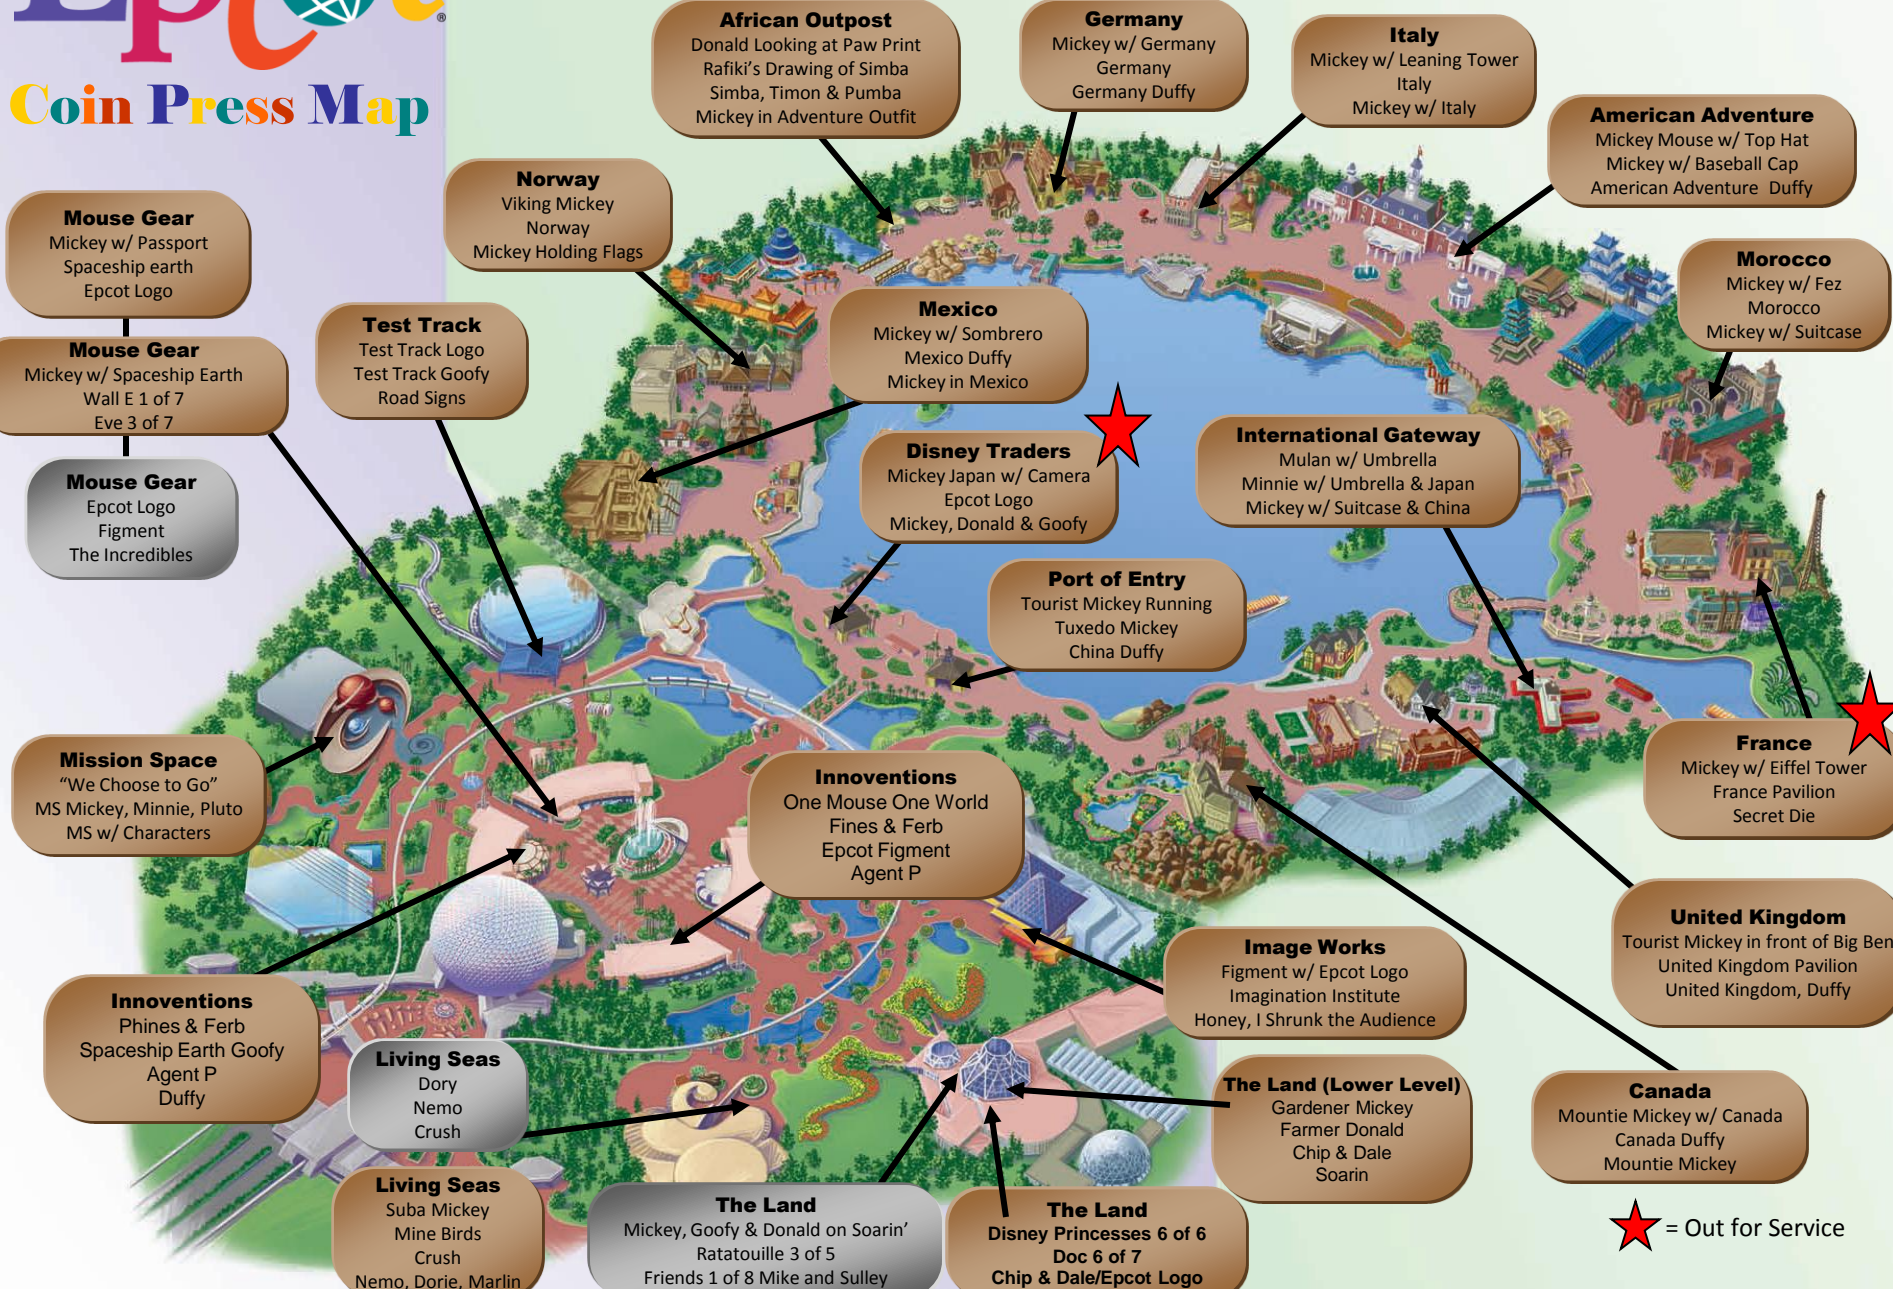

Epcot

Coin Press Map

Dime/Quarter Press Penny Press

★ = Out for Service