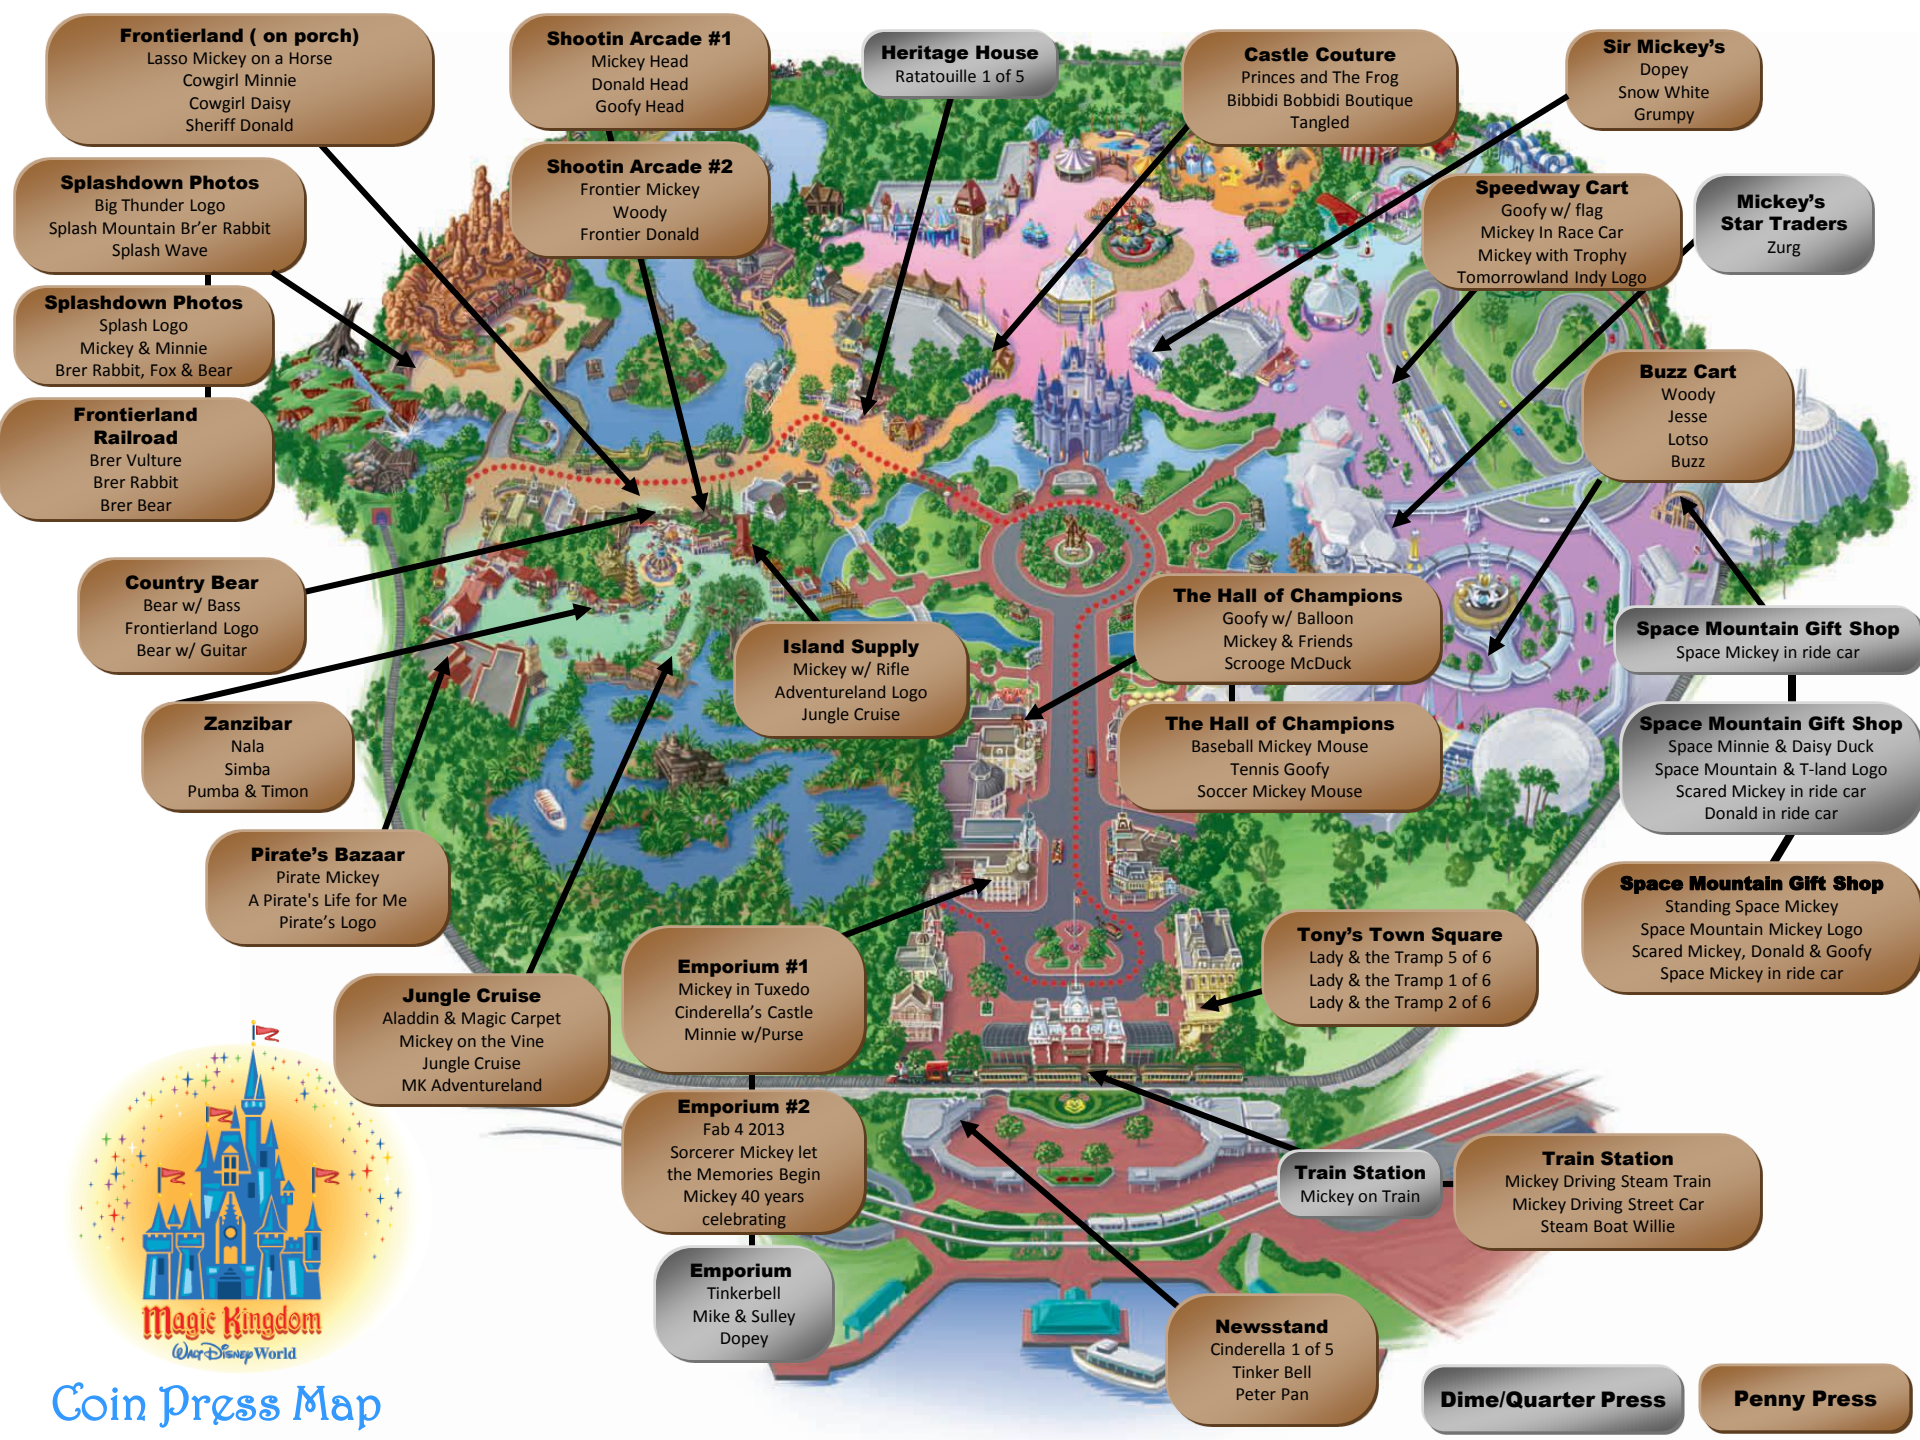

★ = Out for Service

Dime/Quarter Press

Penny Press

Walt Disney World Coin Press Locations Checklist

Area	Location	Type	Die A	Die B	Die C	Die D	Notes
Park Entrance	Outpost Shop	Penny	Jungle Book 6 of 6, "Shere Kahn"	Safari Minnie	Safari Pluto With Backpack		
Park Entrance	Outpost Shop	Penny	Stink Bug	Tarzan Series 8 of 8	Lion King 1 of 7, Simba		
Park Entrance	Rainforest Café	Penny	Panther & Grasshopper	Tree Frog	Triceratops & Monkey	Lizard & Turtle	
Park Entrance	Rainforest Café	Penny	Hot Air Balloon Orlando, FL	Mockingbird FL State Bird	Crab w/Sunglasses	Alligator Orlando FL	
Park Entrance	Rainforest Café	Penny	Orangutan	Mockingbird FL State Bird	Elephant, Tree Frog	Elephant Driving Jeep	
Park Entrance	Rainforest Café	Quarter	Orangutan	Frog	Fish	Butterfly	
Discovery Island	Outfitters	Penny	Jammin' Jungle Parade	Harambe Logo	Lilo & Stitch 1 of 7, Jumba		
Discovery Island	Outfitters	Penny	Animal Kingdom Tree of Life	Lemur	Meerkat		
Discovery Island	Outfitters	Penny	Monsters Inc. 3 of 6	Animal Kingdom Duffy	Princes Series 6 of 7 John Smith		
Discovery Island	Island Mercantile	Penny	Festival of the Lion King Logo	Safari Pooh With Canteen	Safari Tigger with Binoculars		
Discovery Island	Island Mercantile	Quarter	Chip & Dale	Everest Mickey	Pocahontas		
Discovery Island	Beastly Bazaar	Penny	Tarzan Series 4 of 8, Tantor	Lion King Series 3 of 7, Hula Timon	Safari Goofy With Camera		Out for Service

Frontierland (on porch)
 Lasso Mickey on a Horse
 Cowgirl Minnie
 Cowgirl Daisy
 Sheriff Donald

Shootin Arcade #1
 Mickey Head
 Donald Head
 Goofy Head

Heritage House
 Ratatouille 1 of 5

Castle Couture
 Princes and The Frog
 Bibbidi Bobbidi Boutique
 Tangled