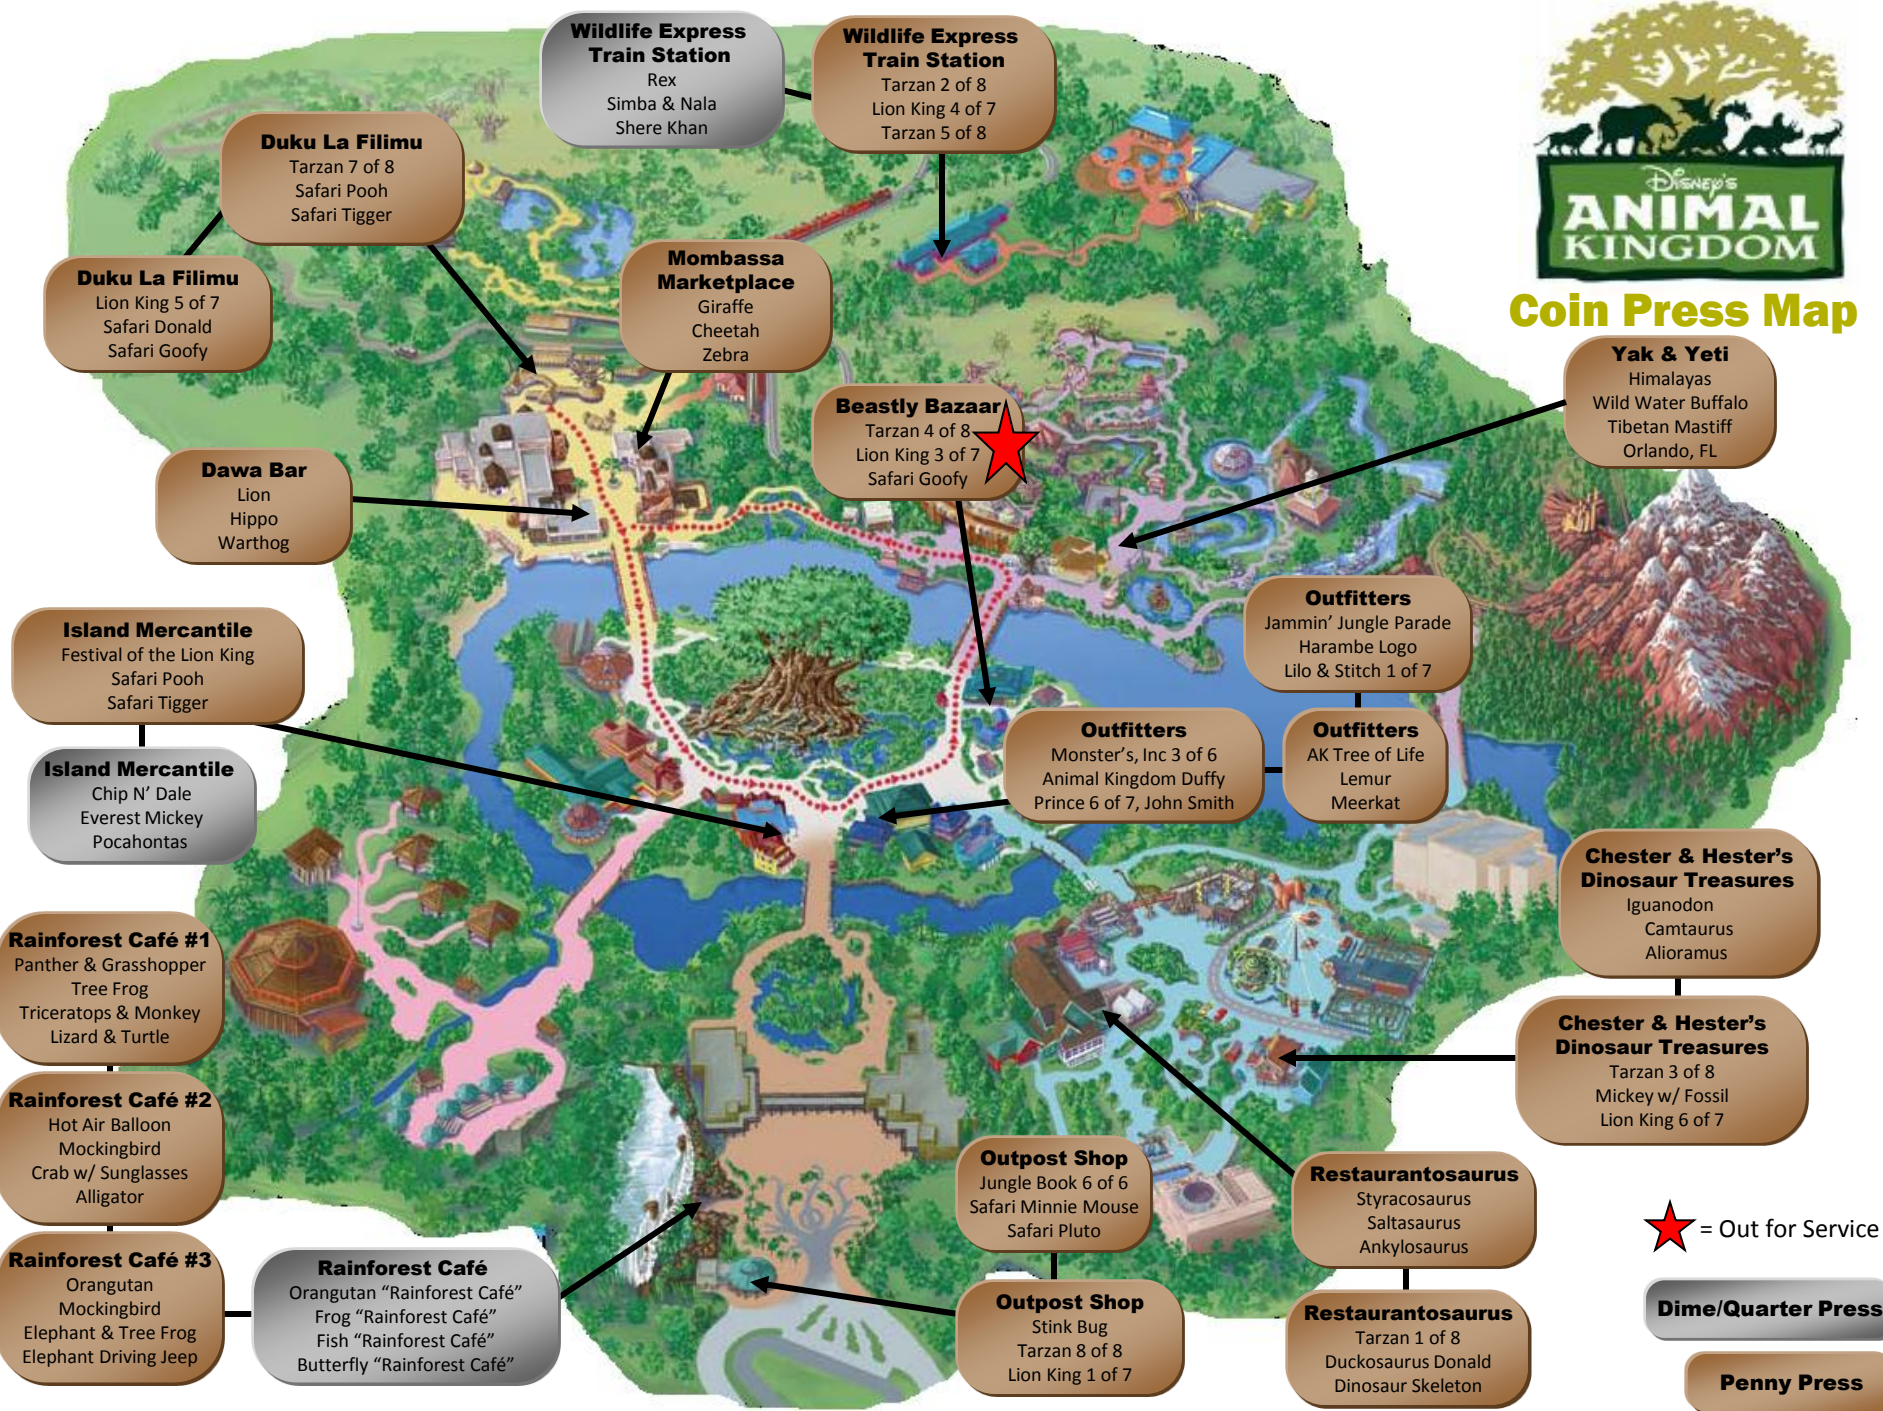

Walt Disney World Coin Press Maps & Checklist

- ❖ Disney's Animal Kingdom
- ❖ Disney's Hollywood Studios
- ❖ Epcot
- ❖ Magic Kingdom
- ❖ Downtown Disney
- ❖ Resorts, Water Parks & Sports Complex

Coin Press Map

★ = Out for Service

Dime/Quarter Press

Penny Press

Walt Disney World Coin Press Locations Checklist

Area	Location	Type	Die A	Die B	Die C	Die D	Notes
Park Entrance	Outpost Shop	Penny	Jungle Book 6 of 6, "Shere Kahn"	Safari Minnie	Safari Pluto With Backpack		
Park Entrance	Outpost Shop	Penny	Stink Bug	Tarzan Series 8 of 8	Lion King 1 of 7, Simba		
Park Entrance	Rainforest Café	Penny	Panther & Grasshopper	Tree Frog	Triceratops & Monkey	Lizard & Turtle	
Park Entrance	Rainforest Café	Penny	Hot Air Balloon Orlando, FL	Mockingbird FL State Bird	Crab w/Sunglasses	Alligator Orlando FL	
Park Entrance	Rainforest Café	Penny	Orangutan	Mockingbird FL State Bird	Elephant, Tree Frog	Elephant Driving Jeep	
Park Entrance	Rainforest Café	Quarter	Orangutan	Frog	Fish	Butterfly	
Discovery Island	Outfitters	Penny	Jammin' Jungle Parade	Harambe Logo	Lilo & Stitch 1 of 7, Jumba		
Discovery Island	Outfitters	Penny	Animal Kingdom Tree of Life	Lemur	Meerkat		
Discovery Island	Outfitters	Penny	Monsters Inc. 3 of 6	Animal Kingdom Duffy	Princes Series 6 of 7 John Smith		
Discovery Island	Island Mercantile	Penny	Festival of the Lion King Logo	Safari Pooh With Canteen	Safari Tigger with Binoculars		
Discovery Island	Island Mercantile	Quarter	Chip & Dale	Everest Mickey	Pocahontas		
Discovery Island	Beastly Bazaar	Penny	Tarzan Series 4 of 8, Tantor	Lion King Series 3 of 7, Hula Timon	Safari Goofy With Camera		Out for Service