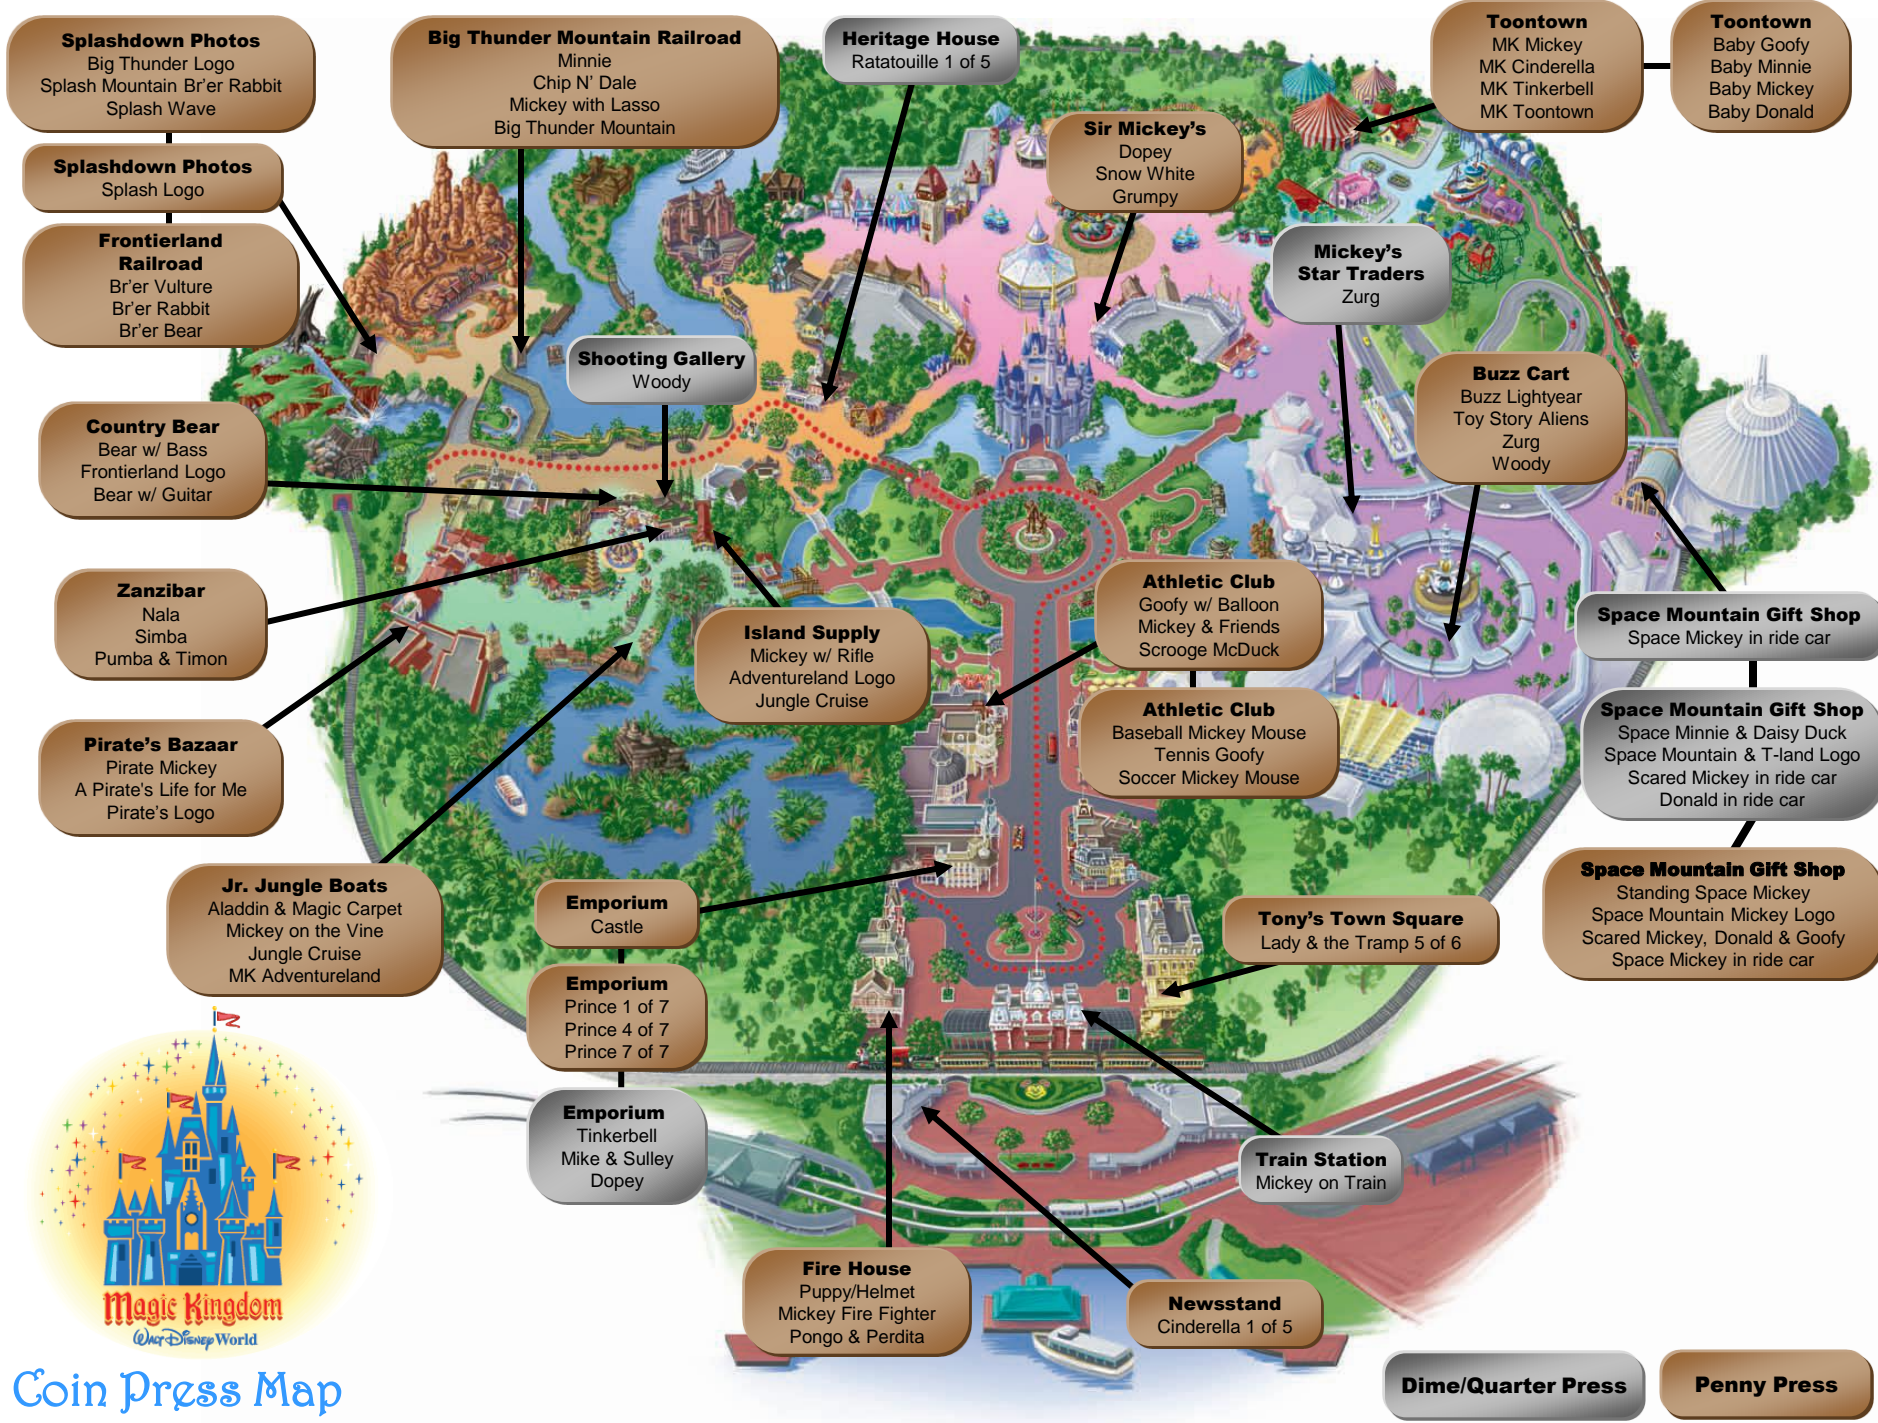

Walt Disney World Coin Press Maps

- ❖ Disney's Animal Kingdom
- ❖ Disney's Hollywood Studios
- ❖ Epcot
- ❖ Magic Kingdom
- ❖ Downtown Disney

Coin Press Map

Wildlife Express Train Station
Rex
Simba & Nala
Tiger

Mouse Gear
 Epcot Logo
 Figment
 The Incredibles

Traders
 World Showcase

Mission Space
 "We Choose to Go"
 MS Mickey, Minnie, Pluto
 MS w/ Characters

France
 Mickey w/ Eiffel Tower
 France
 Mickey w/ France

Canada
 Mountie Mickey w/ Canada
 Canada
 Mountie Mickey

Port of Entry
 Tourist Mickey w/ Suitcase
 Tuxedo Mickey
 Mickey Holding Flags

Image Works
 Figment w/ Epcot Logo
 Imagination Institute
 Honey, I Shrunk the Audience

United Kingdom
 Mickey w/ Suitcase
 United Kingdom
 Mickey Face

Living Seas
 Dory
 Nemo
 Crush

The Land
 Mickey, Goofy & Donald on Soarin'

Dime/Quarter Press

Penny Press

Rainforest Café
Toucan
Giant Otter
Gorilla
Panda