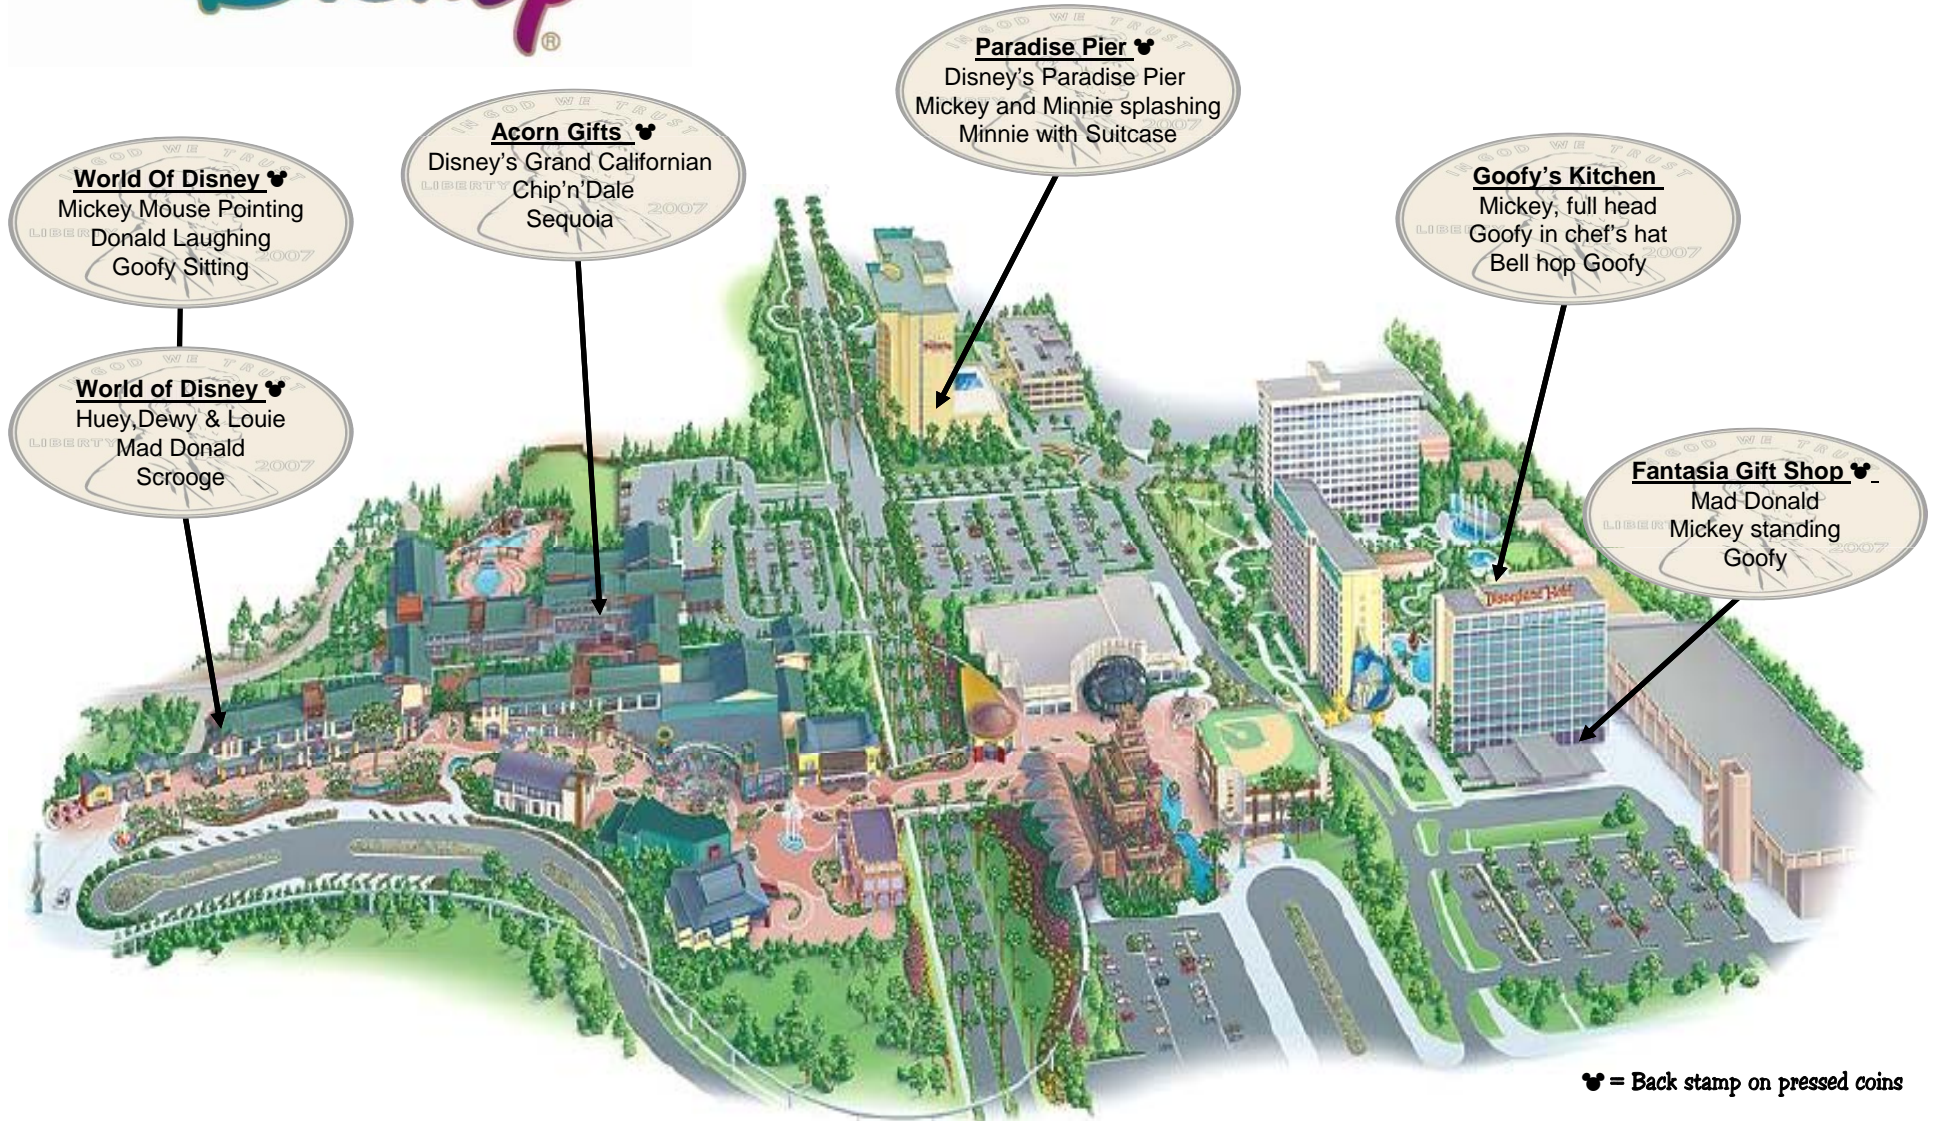

### Disney's Paradise Pier® Hotel

P.C.H. Grill

Penny  ♥ Mickey and Minnie Splashing

♥ Sunburst logo

♥ Minnie sitting with parasol

♥ = back stamps Updated 7-31-2013 and is subject to change without notice

This Official Disneyland® Resort Coin Press Collectables Sheet is available at Guest Relations (City Hall) or online [www.disneyparksmerchandise.com/parksauthentic/coin-press-souvenirs/](http://www.disneyparksmerchandise.com/parksauthentic/coin-press-souvenirs/)

# DOWNTOWN Disney

🐭 = Back stamp on pressed coins

This map updated 7-31-2013 and is subject to change without notice