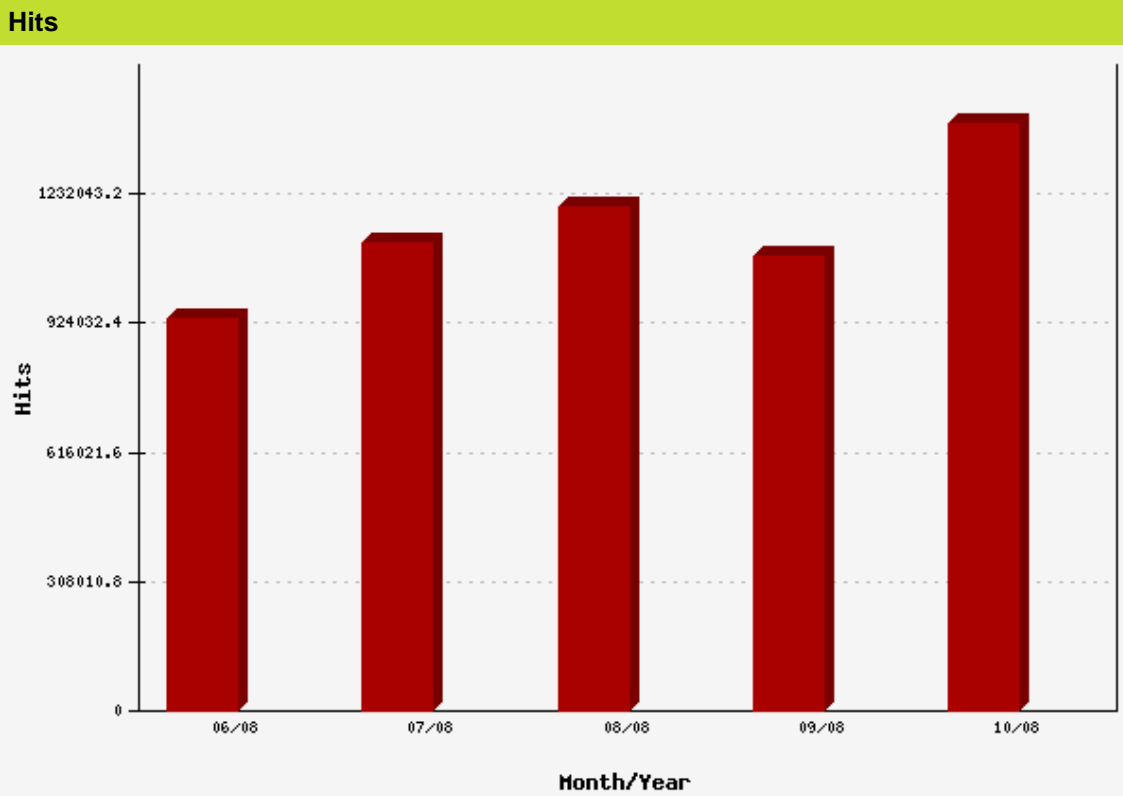

These Traffic Facts reports display traffic and visitor activity for the Web site parkpennies.com.

Date range: 06-01-08 to 10-31-08

Copyright © 2003 - 2008. All rights reserved.

Report created by Traffic Facts for <http://www.parkpennies.com> on 11-14-08

This report identifies the number of times any item or page on the site has been requested or accessed by visitors. The number of hits is almost certainly greater than the number of page views and visitors to the site.

Date	Hits	Percentage
June, 2008	936,950	16.32
July, 2008	1,116,554	19.45
August, 2008	1,202,979	20.96
September, 2008	1,083,396	18.87
October, 2008	1,400,049	24.39
Total	5,739,928	100%