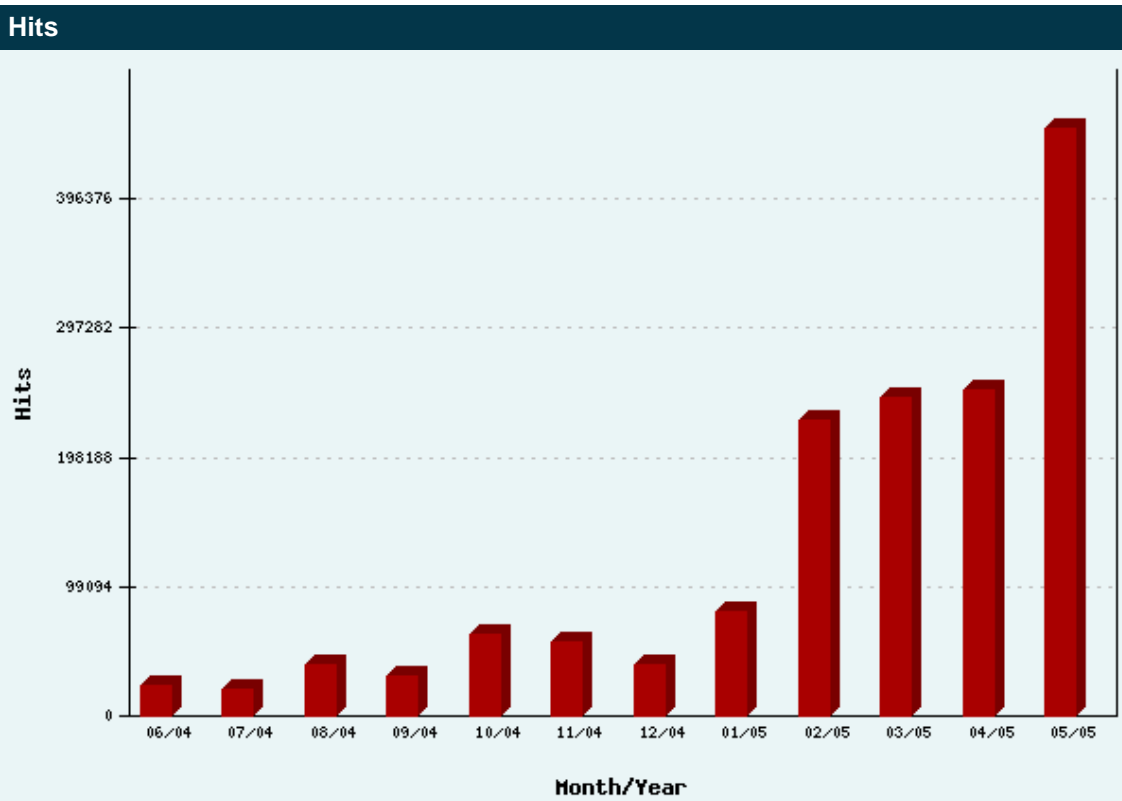

The Traffic Facts report displays crucial information about traffic and visitor activity on the parkpennies.com Web site within the following time span: 06-01-04 to 06-01-05

Report created by Traffic Facts for <http://www.parkpennies.com> on 06-02-05

This report identifies the number of times any item or page on the site has been requested or accessed by visitors. The number of hits is almost certainly greater than the number of page views and visitors to the site.

Date	Hits	%
June, 2004	23,229	1.53
July, 2004	20,821	1.37
August, 2004	38,544	2.53
September, 2004	31,078	2.04
October, 2004	62,284	4.09
November, 2004	56,083	3.68
December, 2004	39,036	2.56
January, 2005	79,798	5.24
February, 2005	226,623	14.89
March, 2005	244,023	16.03
April, 2005	250,433	16.45
May, 2005	450,427	29.59
Total	1,522,379	100%