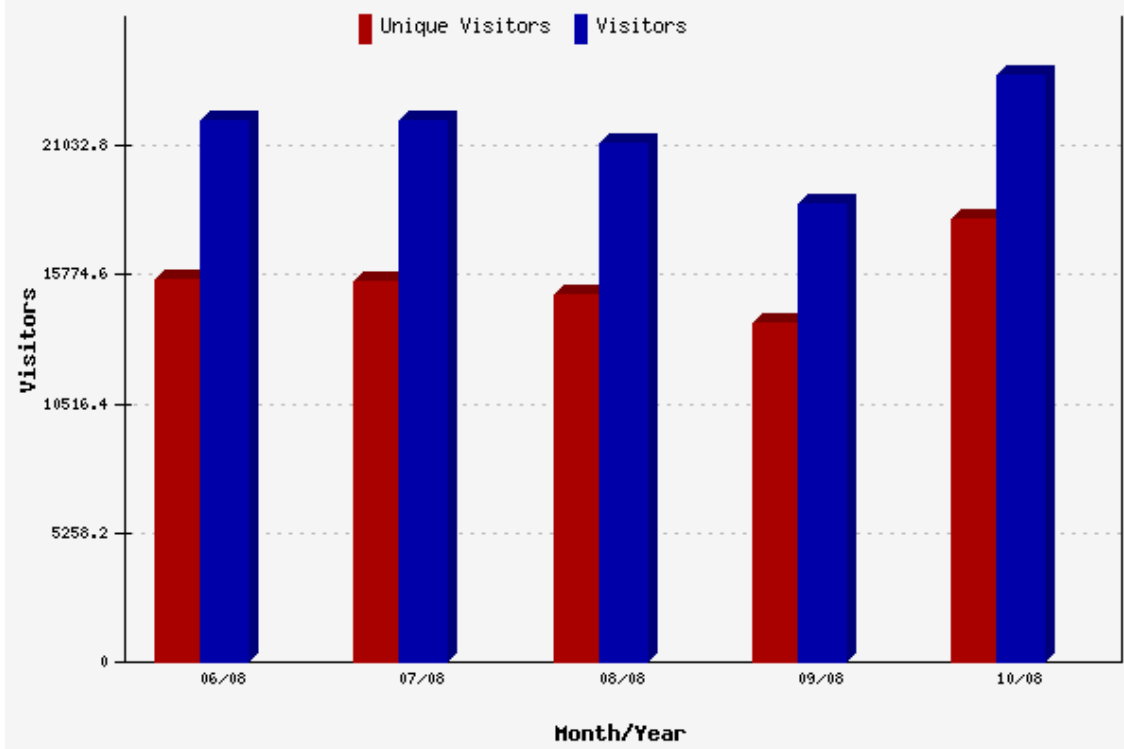

These Traffic Facts reports display traffic and visitor activity for the Web site parkpennies.com.

Date range: 06-01-08 to 10-31-08

Copyright © 2003 - 2008. All rights reserved.

The Visitor Report shows the numbers of unique and total visitors to the site, thus providing an overview of site traffic for the selected period of time.

Visitors

| Date | Unique Visitors | Visitors |
|-----------------|-----------------|----------------|
| June, 2008 | 15,559 | 22,065 |
| July, 2008 | 15,495 | 22,082 |
| August, 2008 | 14,926 | 21,136 |
| September, 2008 | 13,807 | 18,623 |
| October, 2008 | 18,020 | 23,900 |
| Total | 77,807 | 107,806 |