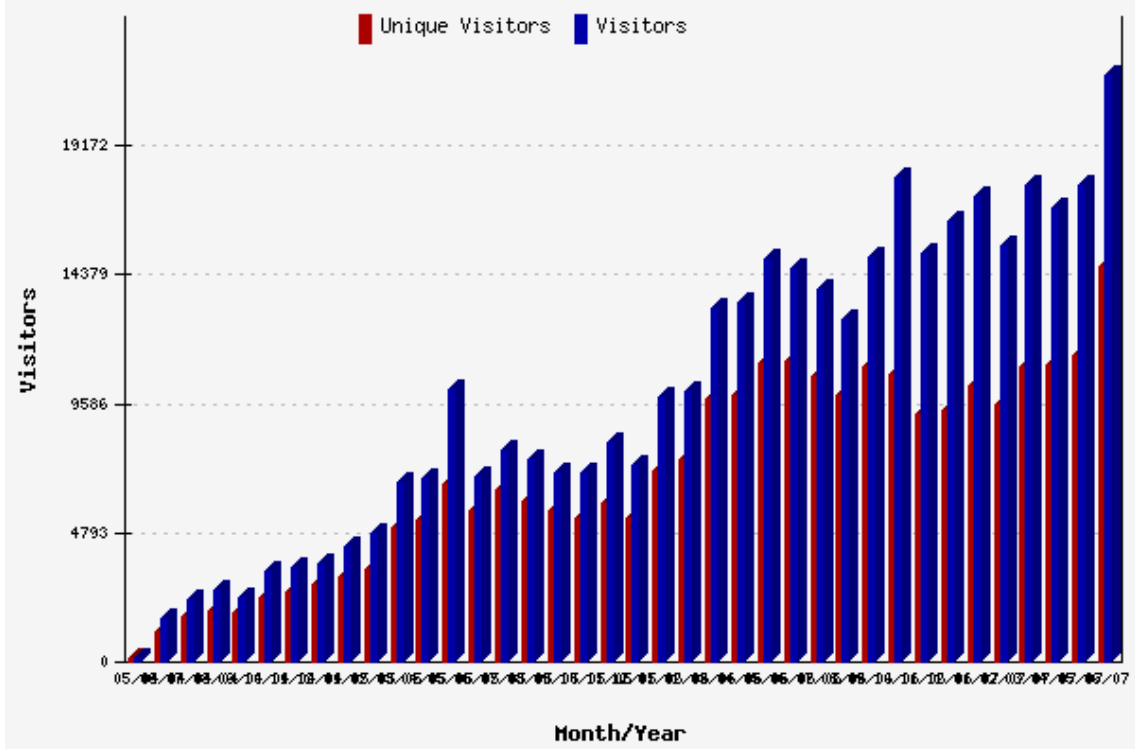

These Traffic Facts reports display traffic and visitor activity for the Web site parkpennies.com.

Date range: 05-01-04 to 06-30-07

Copyright © 2003 - 2007. All rights reserved.

The Visitor Report shows the numbers of unique and total visitors to the site, thus providing an overview of site traffic for the selected period of time.

Visitors

Date	Unique Visitors	Visitors
May, 2004	119	169
June, 2004	1,137	1,597
July, 2004	1,709	2,335
August, 2004	1,916	2,636
September, 2004	1,822	2,417
October, 2004	2,371	3,339
November, 2004	2,613	3,515
December, 2004	2,864	3,635
January, 2005	3,193	4,312
February, 2005	3,411	4,789
March, 2005	5,018	6,702
April, 2005	5,265	6,805
May, 2005	6,611	10,089
June, 2005	5,613	6,913
July, 2005	6,374	7,885
August, 2005	5,989	7,549
September, 2005	5,625	7,025
October, 2005	5,354	7,022
November, 2005	5,874	8,129
December, 2005	5,333	7,295

Date	Unique Visitors	Visitors
January, 2006	7,089	9,812
February, 2006	7,530	10,039
March, 2006	9,791	13,159
April, 2006	9,921	13,325
May, 2006	11,138	14,944
June, 2006	11,201	14,618
July, 2006	10,632	13,816
August, 2006	9,922	12,699
September, 2006	10,979	15,027
October, 2006	10,711	17,993
November, 2006	9,194	15,181
December, 2006	9,355	16,397
January, 2007	10,254	17,293
February, 2007	9,566	15,429
March, 2007	10,949	17,702
April, 2007	11,051	16,852
May, 2007	11,370	17,694
June, 2007	14,688	21,786
Total	263,552	377,924

This report identifies the number of times any item or page on the site has been requested or accessed by visitors. The number of hits is almost certainly greater than the number of page views and visitors to the site.