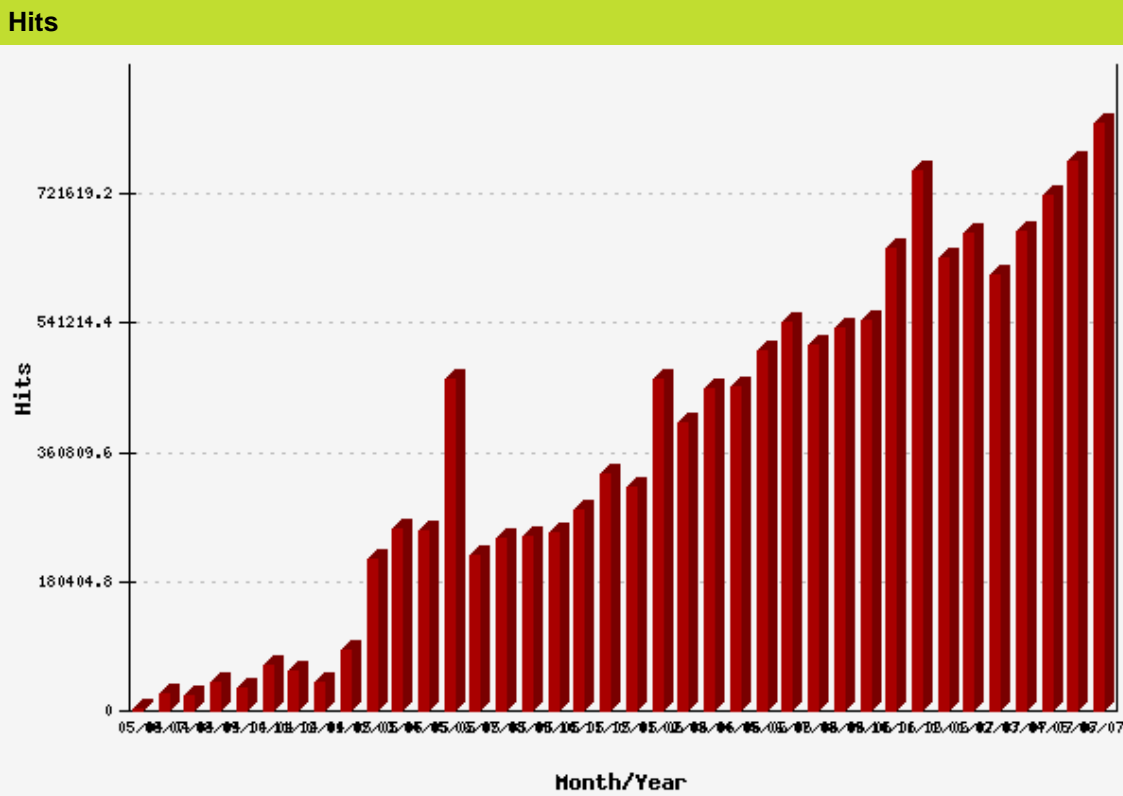

These Traffic Facts reports display traffic and visitor activity for the Web site parkpennies.com.

Date range: 05-01-04 to 06-30-07

Copyright © 2003 - 2007. All rights reserved.

The Visitor Report shows the numbers of unique and total visitors to the site, thus providing an overview of site traffic for the selected period of time.

Visitors

Date	Unique Visitors	Visitors
May, 2004	119	169
June, 2004	1,137	1,597
July, 2004	1,709	2,335
August, 2004	1,916	2,636
September, 2004	1,822	2,417
October, 2004	2,371	3,339
November, 2004	2,613	3,515
December, 2004	2,864	3,635
January, 2005	3,193	4,312
February, 2005	3,411	4,789
March, 2005	5,018	6,702
April, 2005	5,265	6,805
May, 2005	6,611	10,089
June, 2005	5,613	6,913
July, 2005	6,374	7,885
August, 2005	5,989	7,549
September, 2005	5,625	7,025
October, 2005	5,354	7,022
November, 2005	5,874	8,129
December, 2005	5,333	7,295

Date	Unique Visitors	Visitors
January, 2006	7,089	9,812
February, 2006	7,530	10,039
March, 2006	9,791	13,159
April, 2006	9,921	13,325
May, 2006	11,138	14,944
June, 2006	11,201	14,618
July, 2006	10,632	13,816
August, 2006	9,922	12,699
September, 2006	10,979	15,027
October, 2006	10,711	17,993
November, 2006	9,194	15,181
December, 2006	9,355	16,397
January, 2007	10,254	17,293
February, 2007	9,566	15,429
March, 2007	10,949	17,702
April, 2007	11,051	16,852
May, 2007	11,370	17,694
June, 2007	14,688	21,786
Total	263,552	377,924

This report identifies the number of times any item or page on the site has been requested or accessed by visitors. The number of hits is almost certainly greater than the number of page views and visitors to the site.